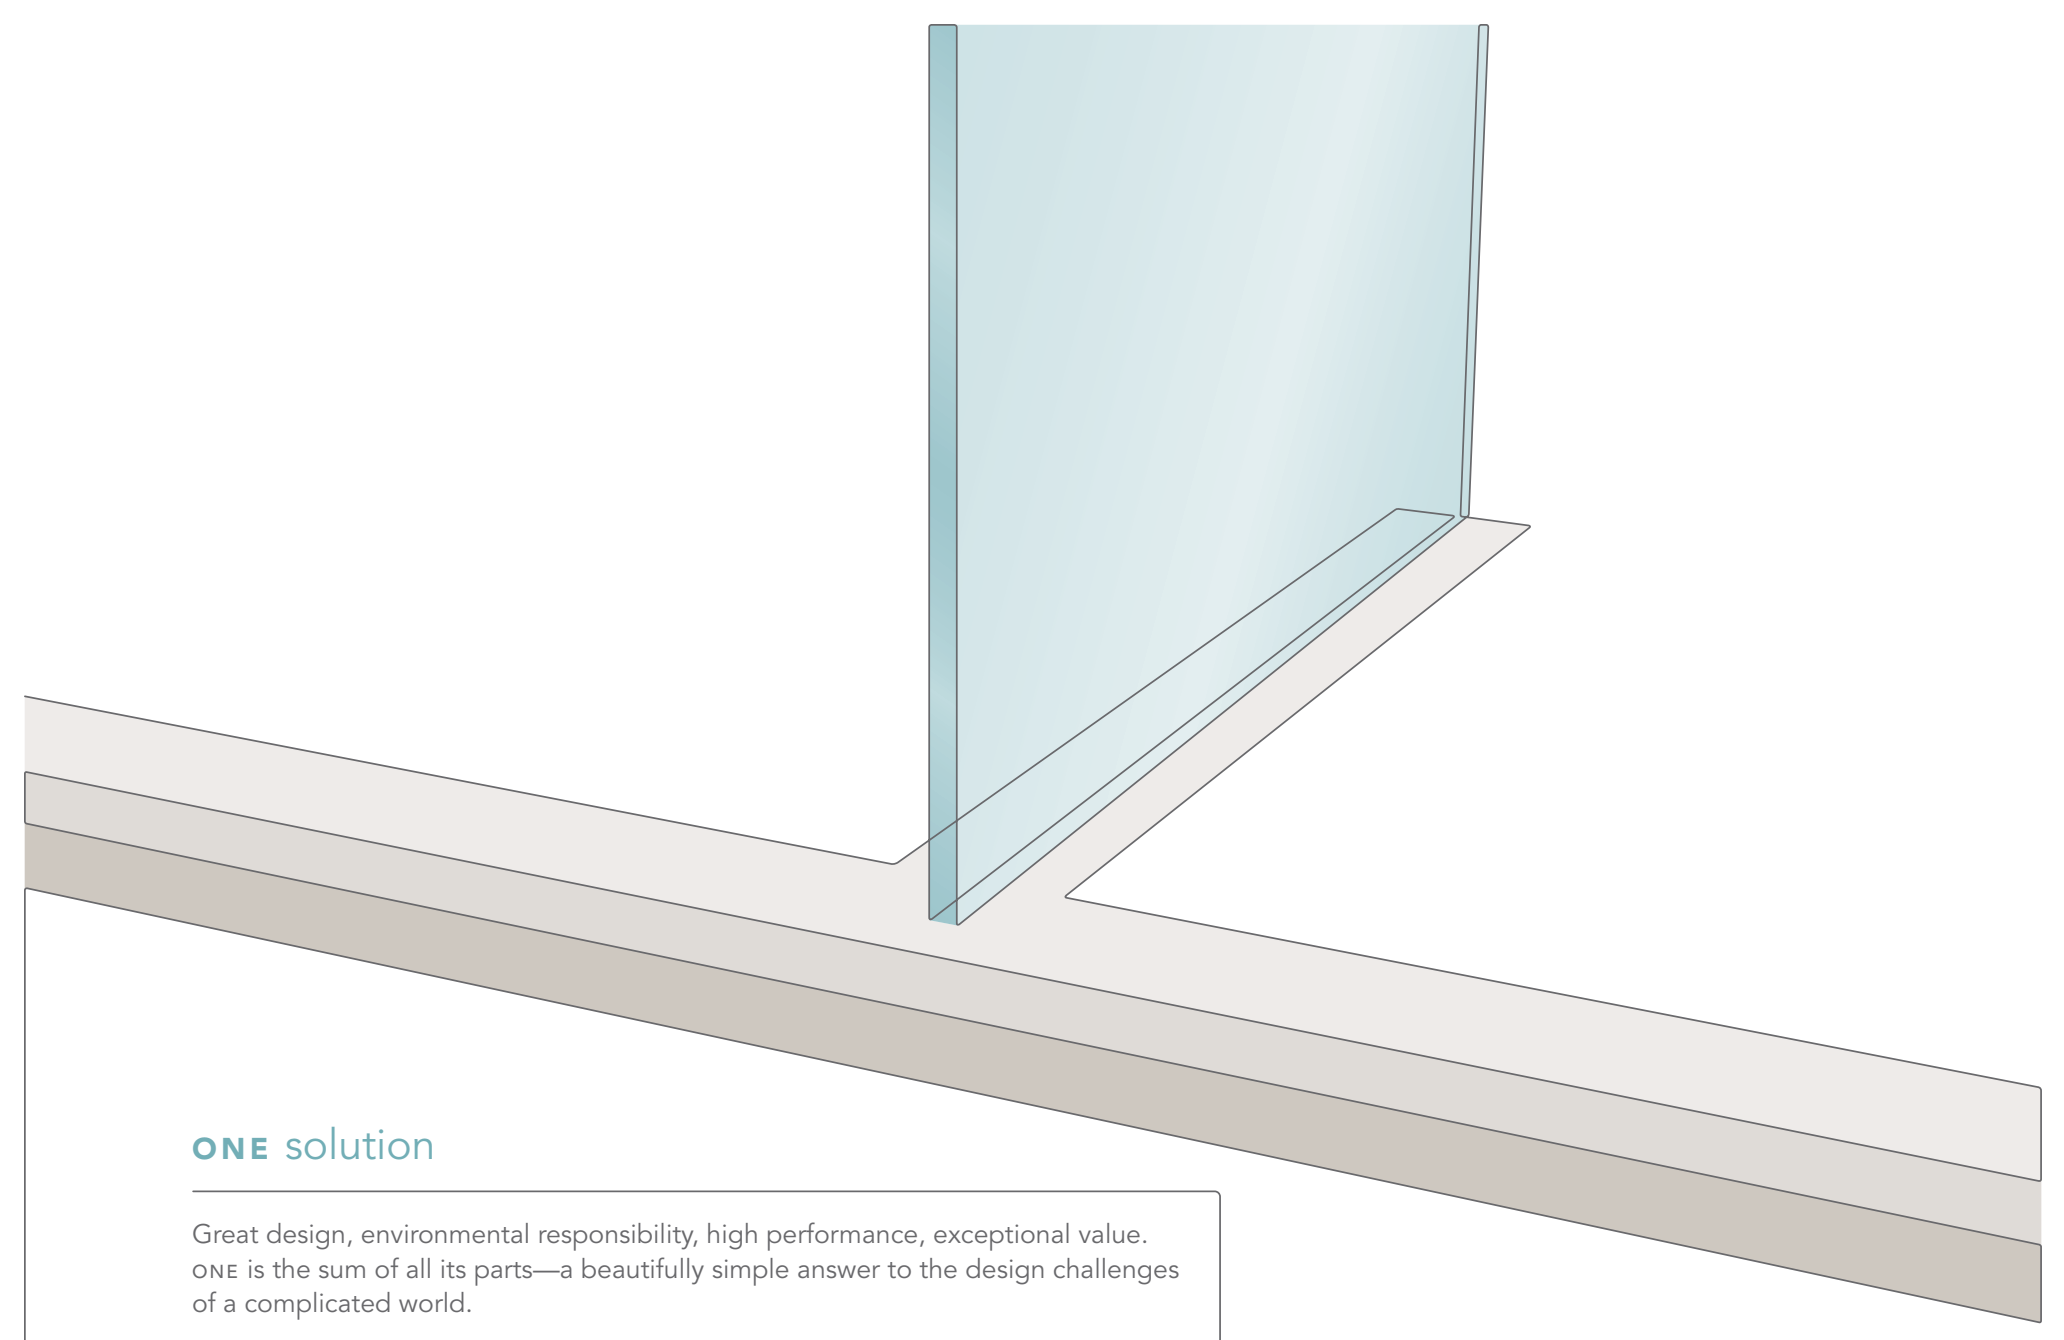

ONE by Transwall

ONE vision

Discover everything you need in ONE by Transwall. This modular system is both elegant and affordable, with an environmentally responsible design. Today's modern office spaces are transformed and enlightened with ONE's minimalist profile, united by a lightweight aluminum skeleton and transparent glass. With the introduction of ONE, Transwall welcomes a new era of simplicity and clarity in the workplace.

ONE look

Simply through its transparent design and contemporary craftsmanship, ONE by Transwall makes a statement. The slim profile of the system is truly innovative—a streamlined structure that decreases clutter to increase productivity. By infusing the environment with openness and natural light, ONE builds a more united, connected and collaborative environment.

ONE vision

Discover everything you need in ONE by Transwall. This modular system is both elegant and affordable, with an environmentally responsible design. Today's modern office spaces are transformed and enlightened with ONE's minimalist profile, united by a lightweight aluminum skeleton and transparent glass. With the introduction of ONE, Transwall welcomes a new era of simplicity and clarity in the workplace.

Everything you need in **ONE**

ONE fit

Adaptable. Flexible. Easygoing. Those aren't words you usually associate with walls. But ONE by Transwall is different. For one thing, it's installation-friendly. For another, it has a uniquely flexible leveling system. Lastly, it's extremely versatile, ready to meet the changing needs of any business. Compatible with our other Transwall products, ONE is a smart solution and a sound investment.