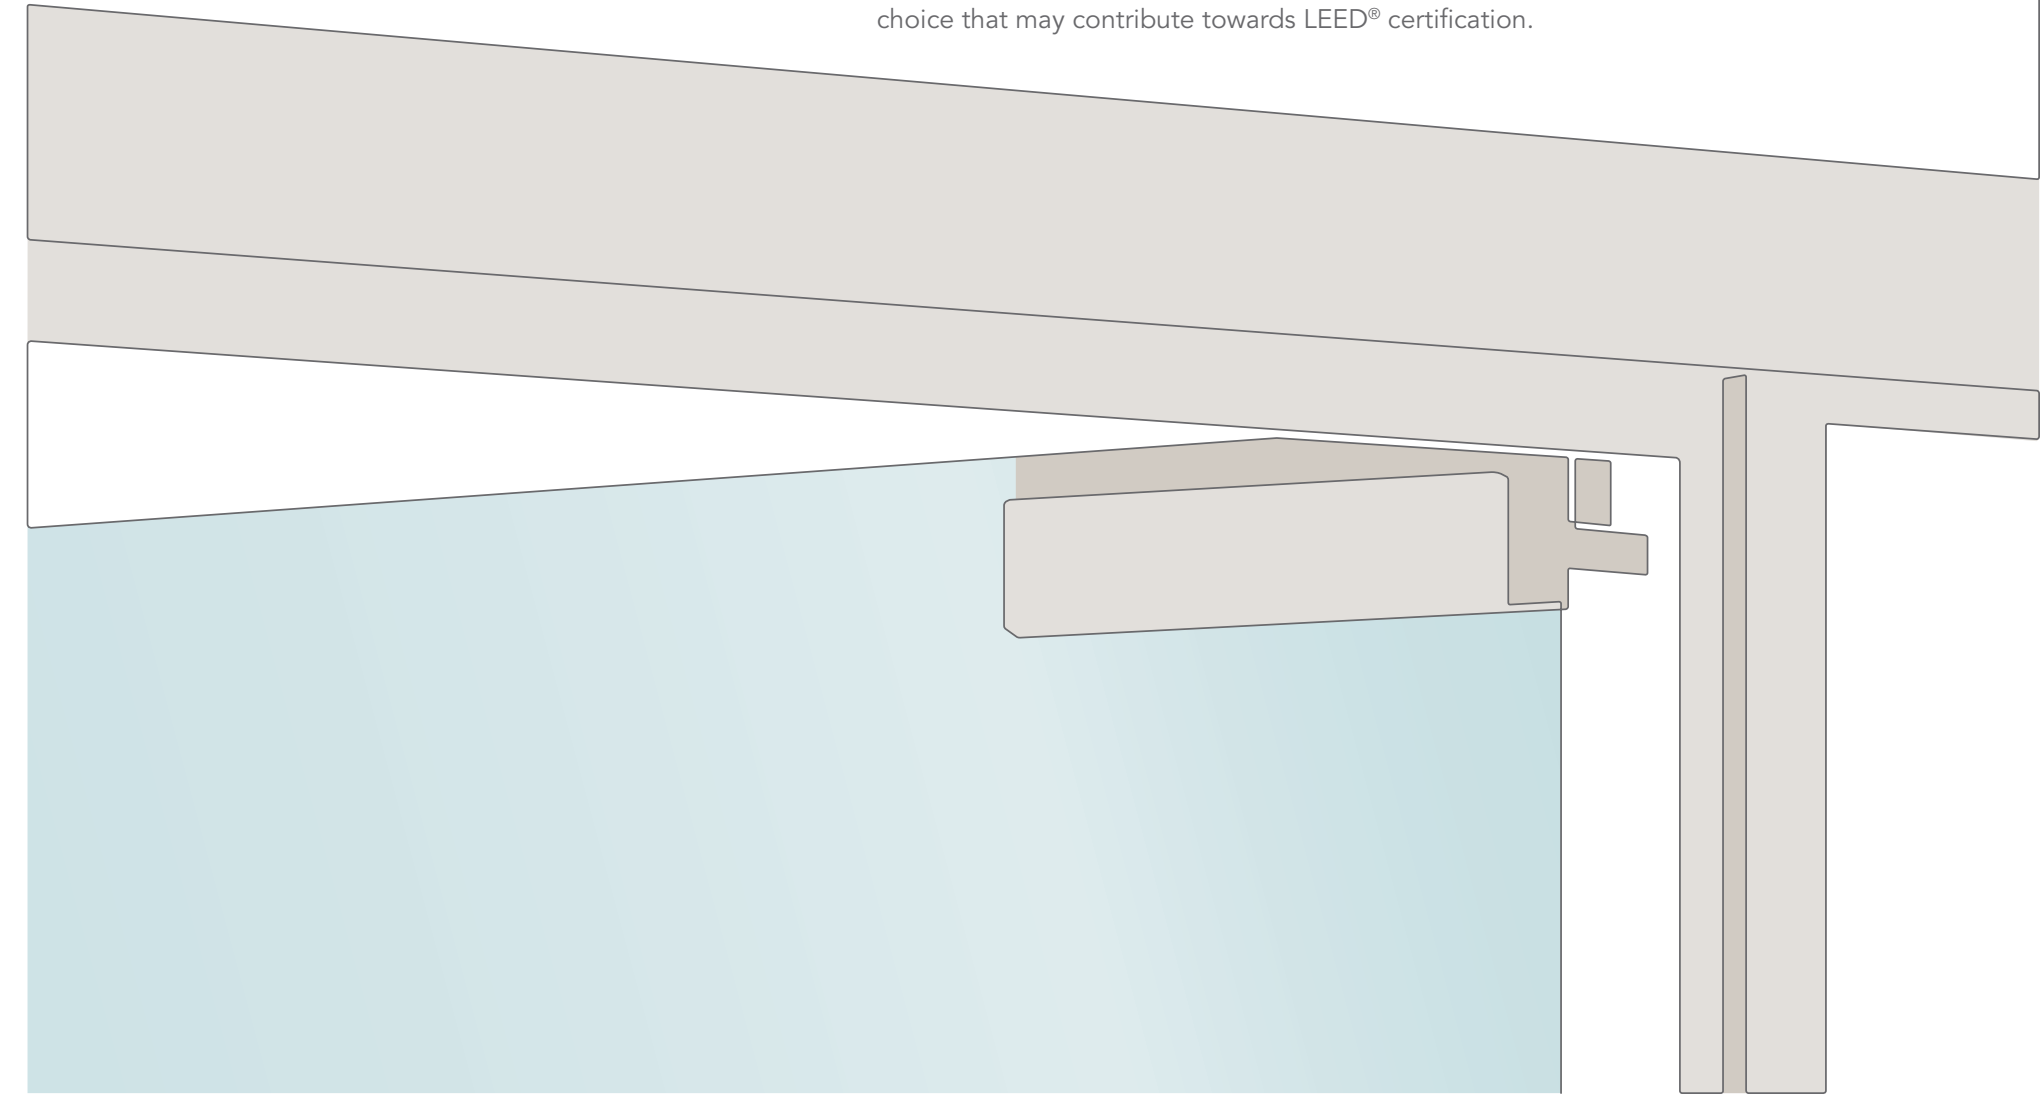

ONE by Transwall

ONE vision

Discover everything you need in ONE by Transwall. This modular system is both elegant and affordable, with an environmentally responsible design. Today's modern office spaces are transformed and enlightened with ONE's minimalist profile, united by a lightweight aluminum skeleton and transparent glass. With the introduction of ONE, Transwall welcomes a new era of simplicity and clarity in the workplace.

ONE look

Simply through its transparent design and contemporary craftsmanship, ONE by Transwall makes a statement. The slim profile of the system is truly innovative—a streamlined structure that decreases clutter to increase productivity. By infusing the environment with openness and natural light, ONE builds a more united, connected and collaborative environment.

ONE vision

Discover everything you need in ONE by Transwall. This modular system is both elegant and affordable, with an environmentally responsible design. Today's modern office spaces are transformed and enlightened with ONE's minimalist profile, united by a lightweight aluminum skeleton and transparent glass. With the introduction of ONE, Transwall welcomes a new era of simplicity and clarity in the workplace.

Everything you need in **ONE**

ONE fit

Adaptable. Flexible. Easygoing. Those aren't words you usually associate with walls. But ONE by Transwall is different. For one thing, it's installation-friendly. For another, it has a uniquely flexible leveling system. Lastly, it's extremely versatile, ready to meet the changing needs of any business. Compatible with our other Transwall products, ONE is a smart solution and a sound investment.