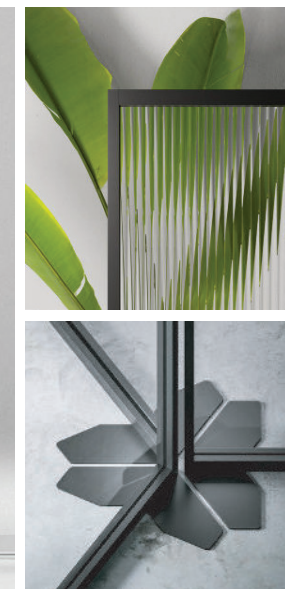

### **Standard Options Include:**

- Tempered Glass available in Clear, Frosted, Smoked, or Fluted options
- Frames available in Matte Millennium Black, Signal White, Champagne Metallic, Silver Metallic, and Medium Bronze Metallic

### **Standard Sizes:**

- 31 1/2” W × 70 3/4” H
- 39 1/2” W × 70 3/4” H
- 47 1/4” W × 70 3/4” H

Clear Glass

Frosted Glass

Smoked Glass

Fluted Glass